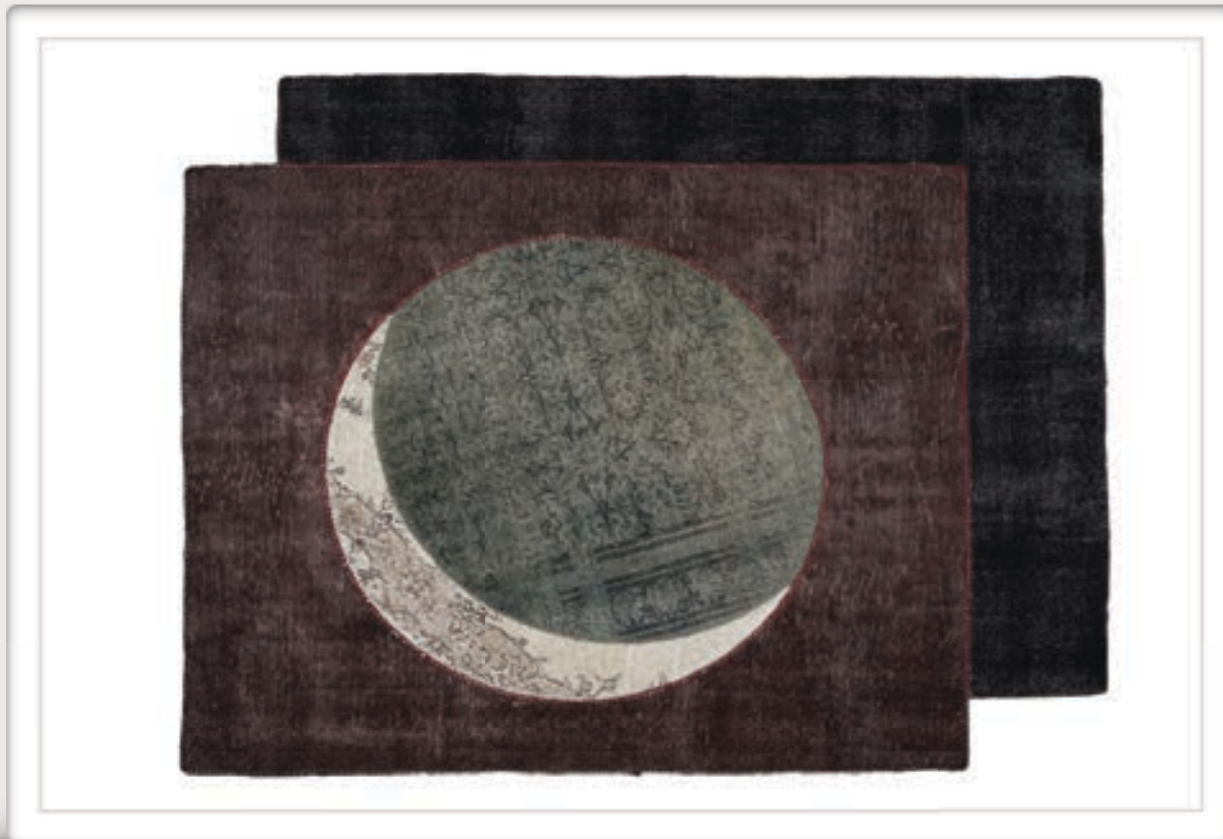

ELLY EUROPE