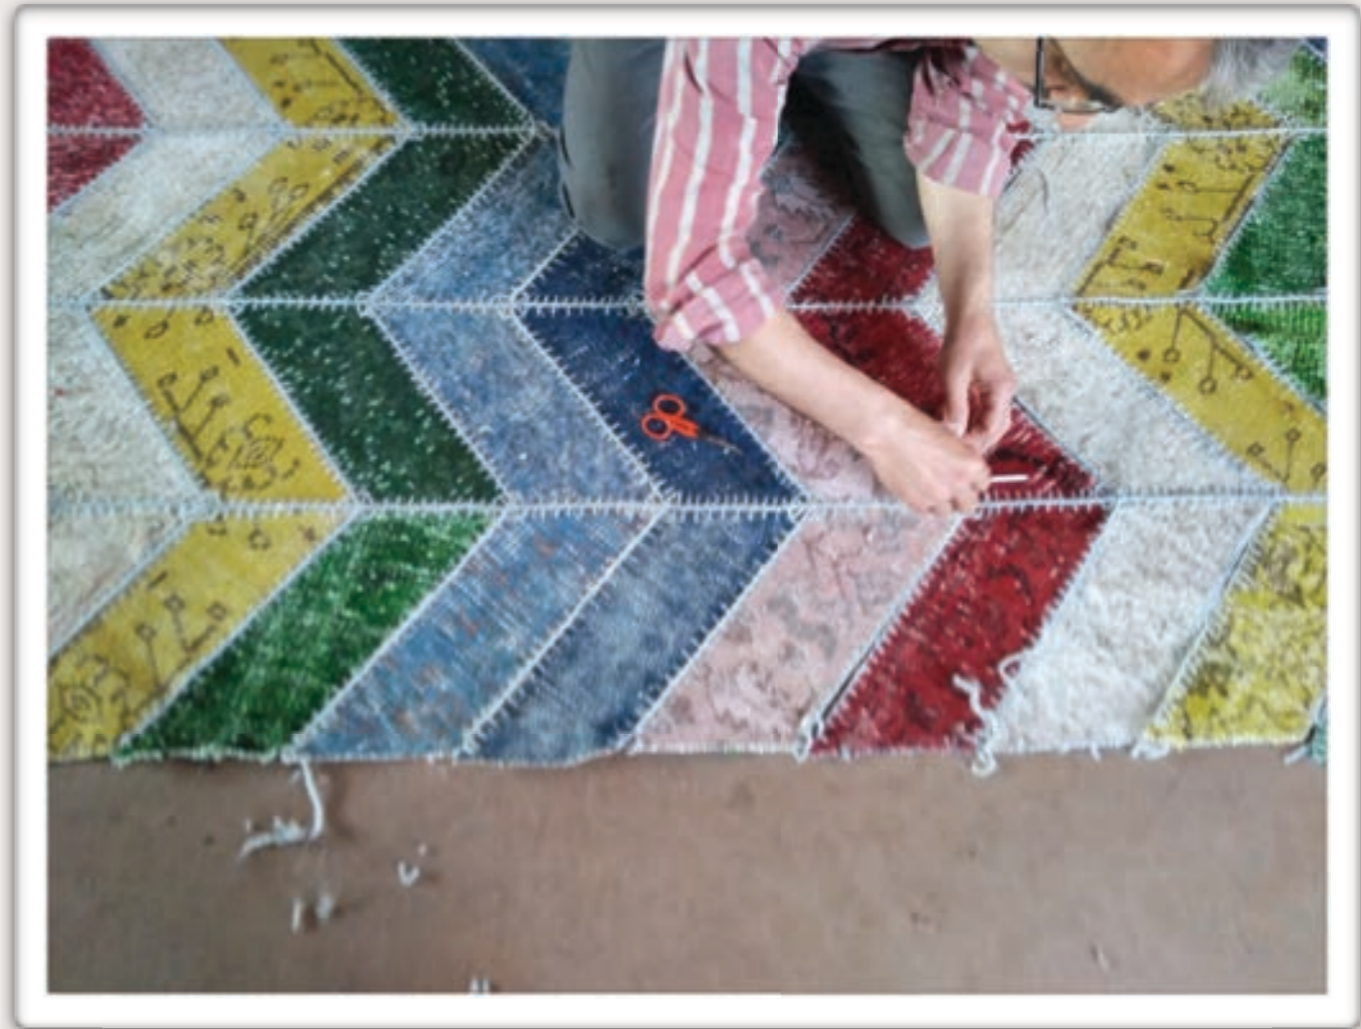

ELLY

CONCEPT

Elly Concept

**Collection of
Europe And
Anatolia**

WE ARE DESIGNING LOVELY CARPETS WITH NEW LOVE

We prepared our patchwork carpets with the mission of giving life to the carpets that are stitched to the stitches of working women in Anatolia.

We are presenting hand-made carpets, each one of which is special, with privileged designs without losing its value. Carpets woven by master hands are brought together by master hands.

Our 2020 patchwork collection is made from original Anatolian carpets and rugs. Our carpets woven in different parts of Anatolia are swen by hand in Usak. Design by Şeyda Elif Çakmak, our patchwork carpets can be made in special sizes and colors suitable for your decoration.

TYPE OF YARN

Original hand made carpets woven with wool yarn.

BACK COATING

Its back is covered with cotton cloth. In this way, there is no disintegration.

WOVEN TYPE

Hand-woven carpets are also brought together by shepherd stitching in the same way.

MATERIAL

Wool and Cotton

DELIVERY TIME

The production time is 15 working days. The shipping process is 3-15 working days according to the country.

MEASURE

90x250-90x300-120x180-130x190-160x230-200x250-200x300 and special dimensions.